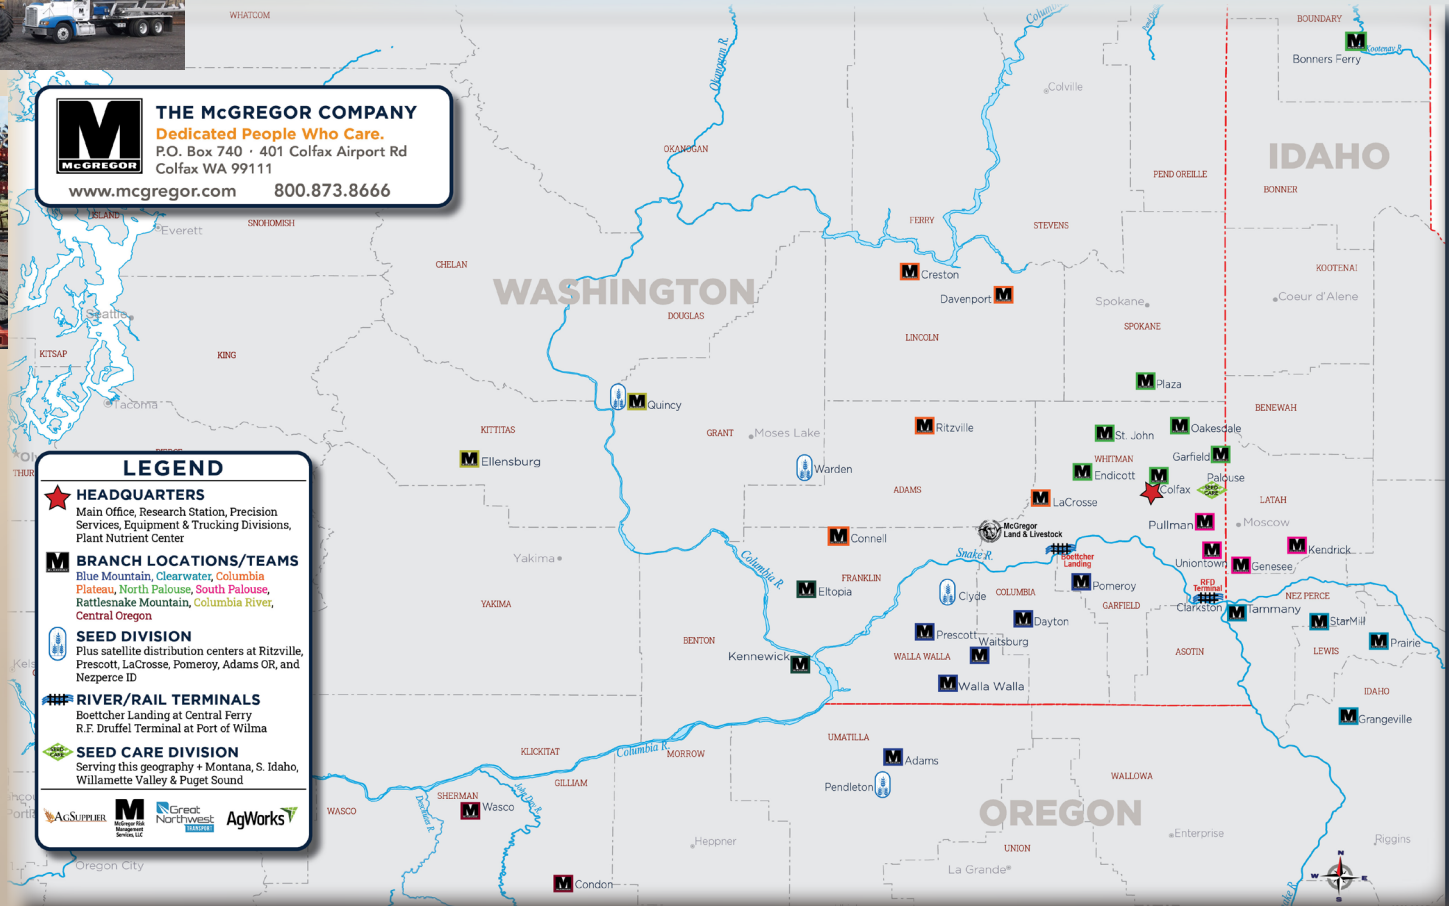

M THE MCGREGOR COMPANY
Dedicated People Who Care.
P.O. Box 740 • 401 Colfax Airport Rd
Colfax WA 99111
www.mcgregor.com 800.873.8666

LEGEND

- **★ HEADQUARTERS**
  Main Office, Research Station, Precision Services, Equipment & Trucking Divisions, Plant Nutrient Center
- **M BRANCH LOCATIONS/TEAMS**
  Blue Mountain, Clearwater, Columbia Plateau, North Palouse, South Palouse, Rattlesnake Mountain, Columbia River, Central Oregon
- **SEED DIVISION**
  Plus satellite distribution centers at Ritzville, Prescott, LaCrosse, Pomeroy, Adams OR, and Nezperce ID
- **RIVER/RAIL TERMINALS**
  Boettcher Landing at Central Ferry
  R.F. Druffel Terminal at Port of Wilma
- **SEED CARE DIVISION**
  Serving this geography • Montana, S. Idaho, Willamette Valley & Puget Sound

AG SUPPLIER M Great Northwest AgWorks